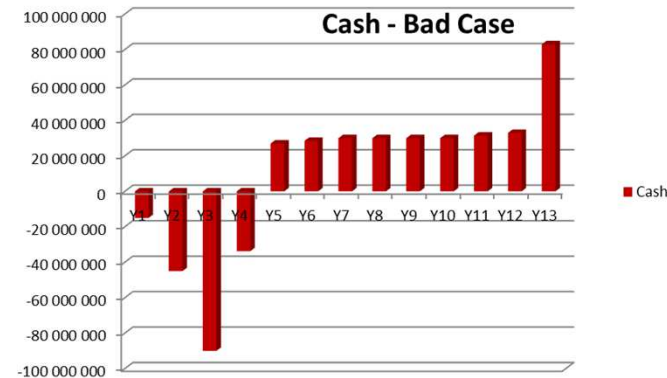

Feasibility Studies

Dynamis Investment Partners Ltd
London, UK

Bendera HPP Ltd

Alto Malema HPP Ltd

Zambezia Province
in
Mozambique

Without good project Governance, your project may fail.
 Large International projects often have problems
 Usual Case: 25 % Overrun/ 1 year late