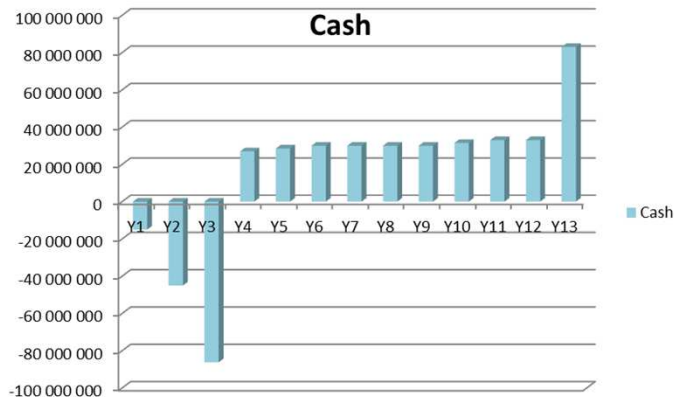

Feasibility Studies

Dynamis Investment Partners Ltd
London, UK

Bendera HPP Ltd

Alto Malema HPP Ltd

Zambezia Province
in
Mozambique

Without good project Governance, your project may fail.
 Large International projects often have problems
 Usual Case: 25 % Overrun/ 1 year late

We ensure major projects to finish
at
right time & right cost

*Large Infrastructure Projects
100 – 900 mill EUR*

EXCELLENT TRACK RECORD

Project Management Office [PMO] – Strong Governance

The Glue and the Umbrella for your Project