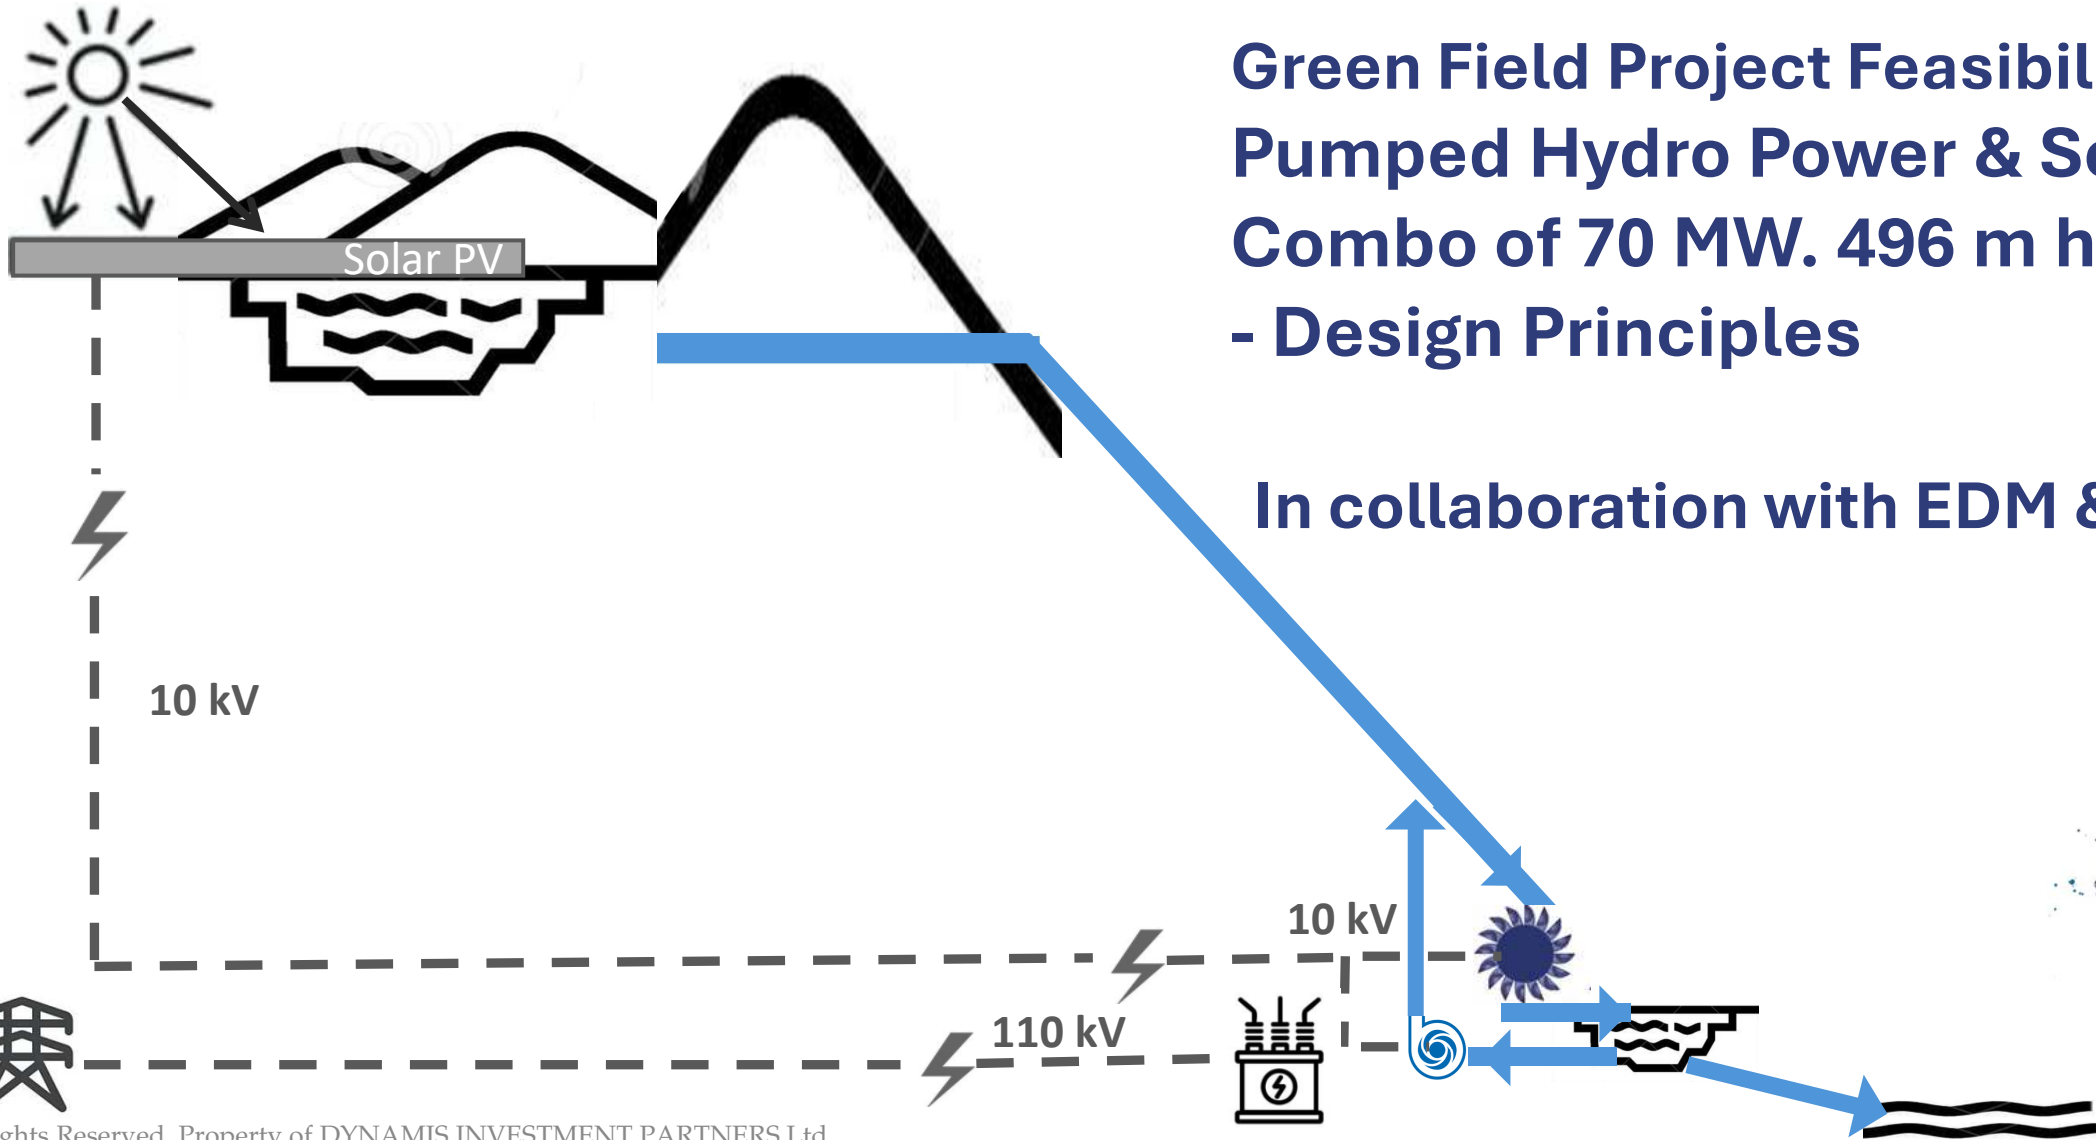

**Green Field Project Feasibility Study
Pumped Hydro Power & Solar
Combo of 70 MW. 496 m head.
- Design Principles**

In collaboration with EDM & MIREME

Location

Near Gurúè in Zambézia Province.

Direct Impact